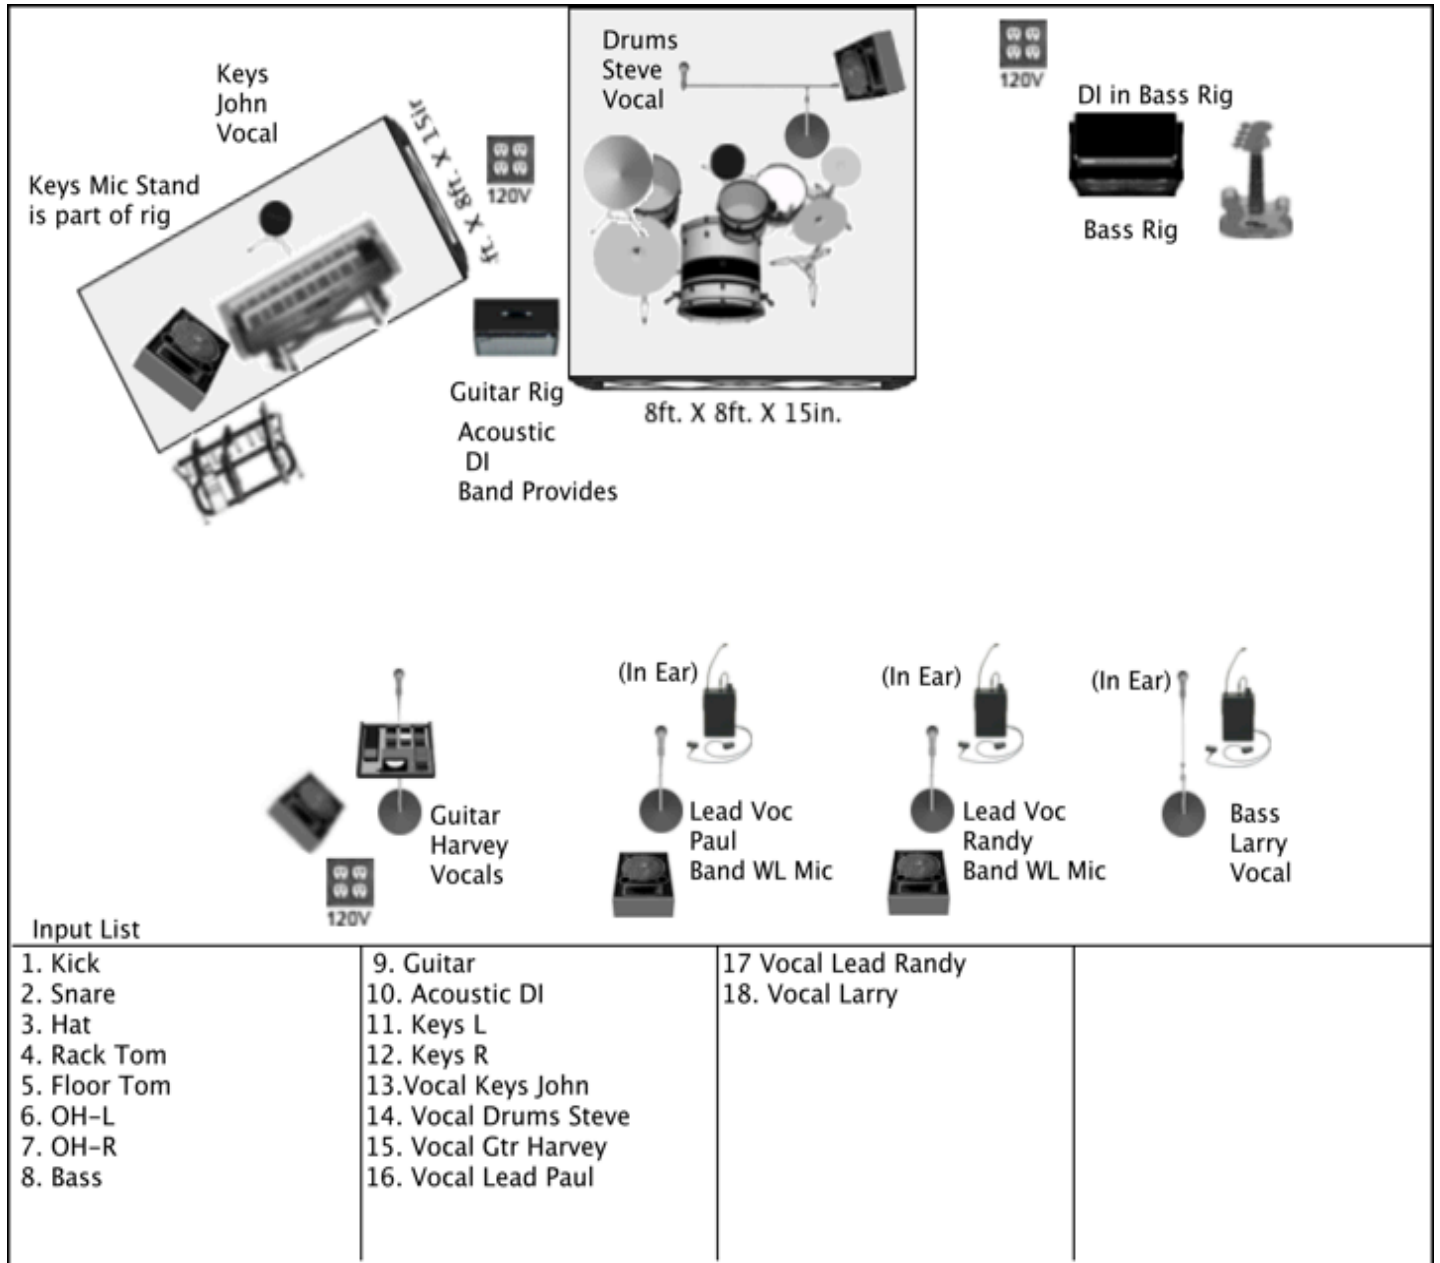

CCSegeR

Stage Plot/Input List

Contacts: Paul Holdgate 530-320-6772
 John Dengate 916-390-6930

Rev 7/21